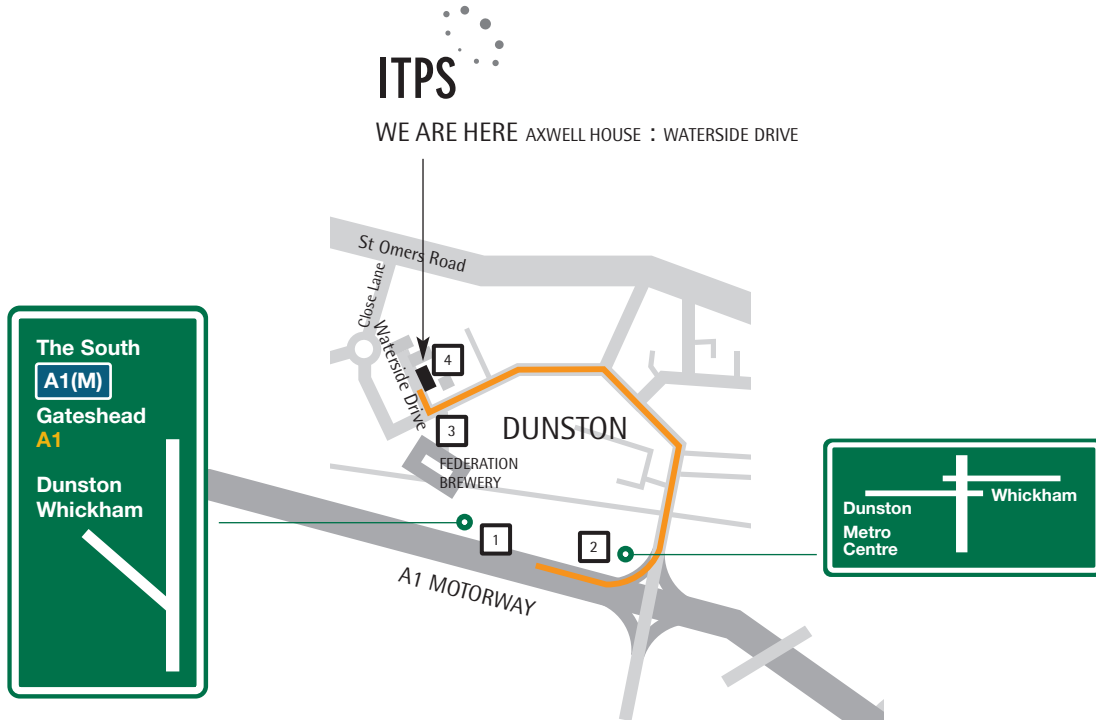

HOW TO FIND US

IT Professional Services Limited
Axwell House, Waterside Drive, Gateshead, Tyne & Wear NE11 9HU

T 0191 442 8300 F 0191 442 8301

WWW.IT-PS.COM

From the North Travelling South on the A1 by car

- 1 Drive Past the Metro Centre and take the junction marked Dunston/Whickham
- 2 Turn left onto Dunston Road and follow for 0.8 miles
- 3 Turn right onto Waterside Drive for 0.1 miles
- 4 Arrive at your destination ITPS