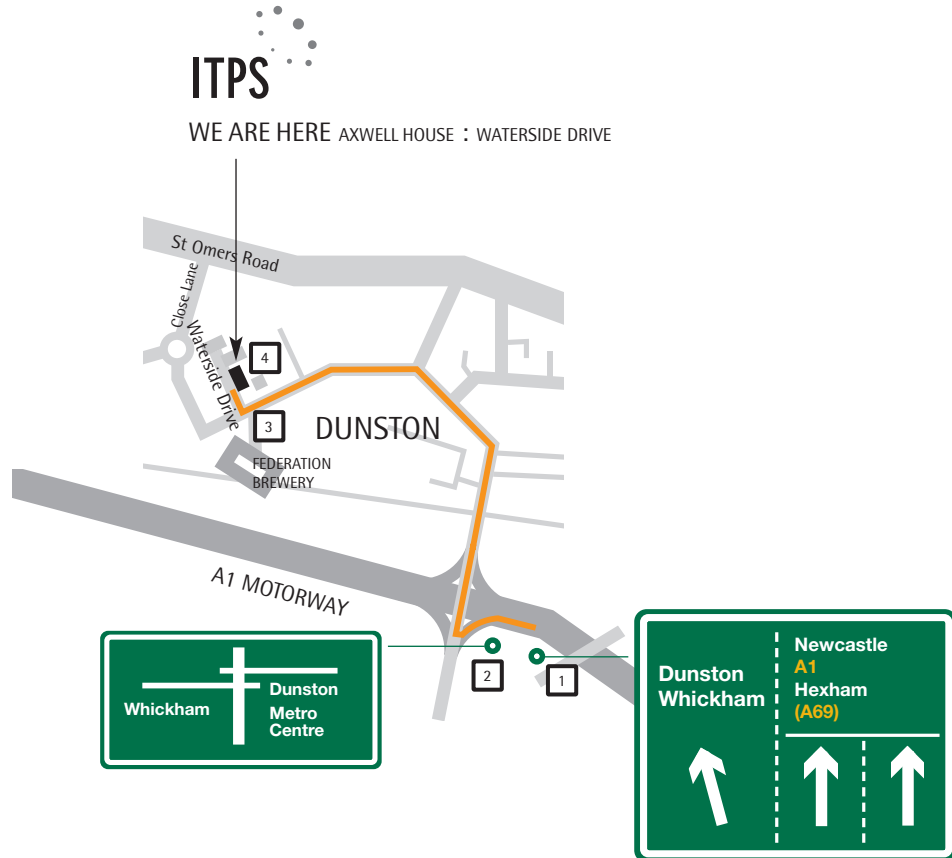

HOW TO FIND US

IT Professional Services Limited
Axwell House, Waterside Drive, Gateshead, Tyne & Wear NE11 9HU

T 0191 442 8300 F 0191 442 8301

WWW.IT-PS.COM

From the South Travelling North on the A1 by car

- 1 Drive Past the Team Valley Trading Estate and follow the signs for the Metro Centre and take the junction marked Dunston/Whickham
- 2 Turn right onto Dunston Road and follow for 0.8 miles
- 3 Turn right onto Waterside Drive for 0.1 miles
- 4 Arrive at your destination ITPS